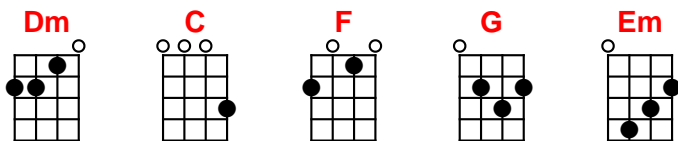

A Garden of My Own

w & m Patricia McKernon Runkle 1994

(Key C; 1st note e)

Instrumental Last line chorus:

[Dm] In this [C] place I have a [F] garden [G] of my [C] own.

Chorus:

[C] There's a place where dreams are [Em] gathered;
There's a [F] place where seeds are [Dm] sown.
There's a [C] light beyond the [Em] shadows
Where [F] truths are [G] known.
In this [C] light I reach for [Em] heaven;
In this [F] soil I root my [Dm] soul.
In this [C] place I have a [F] garden [G] of my [C] own.

Verse 1:

[C] Time [G] was I was up at dawn and [C] eager for the field.
Time [G] was I was welded to the [C] plow.
Time [G] was I would work as hard as [C] flesh and bone allow
'Til the [Dm] glory [Em] of the [F] harvest [G] was re- [C] -vealed.

Instrumental Last line verse:

[C] 'Til the [Dm] glory [Em] of the [F] harvest [G] was re- [C] -vealed.

Verse 2:

[C] These [G] days, I am on my knees with [C] flowers in my hands.
These [G] days, I refuse to plant in [C] rows.
These [G] days, I can feel a seedling [C] tremble as it grows,
And the [Dm] heartland [Em] deep with- [F] -in me
[G] under- [C] -stands.

Chorus:

[C] There's a place where dreams are [Em] gathered;
There's a [F] place where seeds are [Dm] sown.
There's a [C] light beyond the [Em] shadows
Where [F] truths are [G] known.
In this [C] light I reach for [Em] heaven;
In this [F] soil I root my [Dm] soul.
In this [C] place I have a [F] garden [G] of my [C] own.